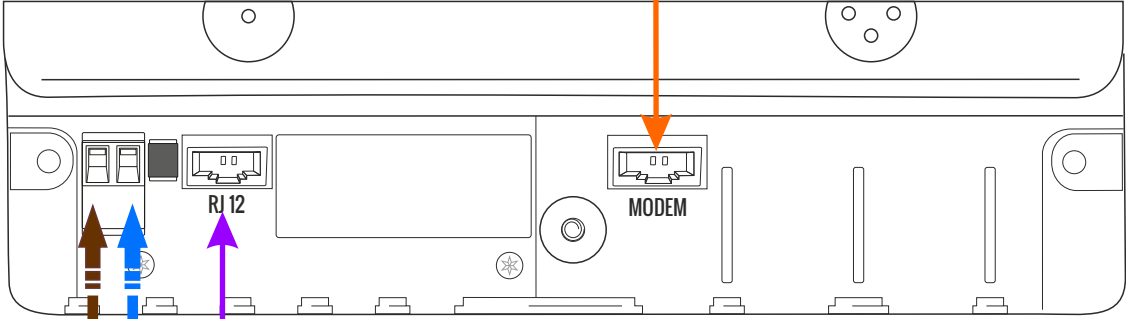

SMARTLINK PREPAYMENT SMARTGAS

SmartLink45[®]

Server/
Webportal

MODEM
Transmits Data to
the Web Server

**230V POWER
SUPPLY
(Permanent)**

LIVE IN
NEUTRAL IN

Rj12 CABLE
[supplied]

MAINS
IN

CONSUMER
UNIT

SAMI **SmartGas**
(Gas supply switched
off at ZERO credit)