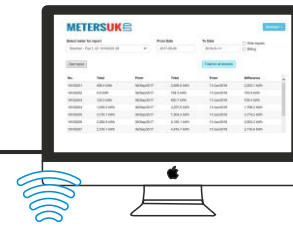

TRI-FUEL PREPAYMENT ELECTRIC [CT], SMART GAS

SmartLink45[®]

MODEM
Transmits Data to
the Web Server

A/C
100AMP
ELECTRICAL
CONTACTOR
230 VOLTS 50/50HTZ
MAX LOAD 100 AMPS

LIVE
NEURAL

Rj12 Cable
(Supplied)

Pulse Cable