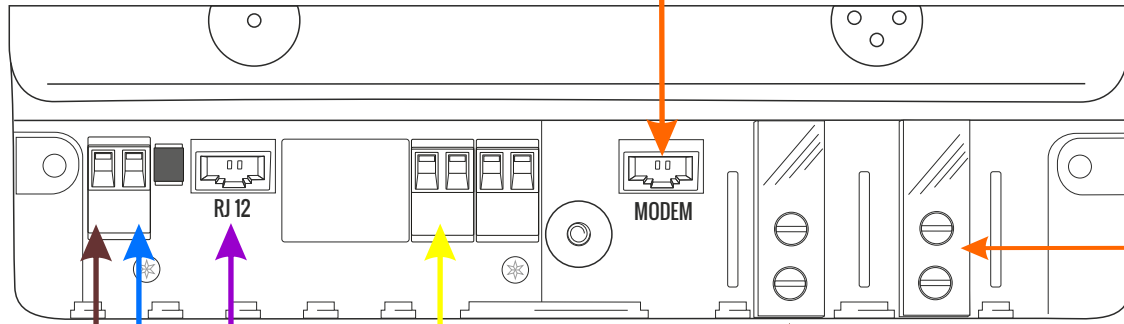

TRI-FUEL PREPAYMENT ELECTRIC [CT], SMART GAS

SmartLink45[®]

MODEM
Transmits Data to
the Web Server

A/C
100AMP
ELECTRICAL
CONTACTOR
230 VOLTS 50/50HTZ
MAX LOAD 100 AMPS

LIVE
NEURAL

Rj12 Cable
(Supplied)

Pulse Cable

SAMI SmartGas
(Gas supply switched
off at ZERO credit)

IN

OUT

CONSUMER
UNIT

230V POWER
SUPPLY
(Permanent)

LIVE IN
NEUTRAL IN

LIVE cable through Current Transformer