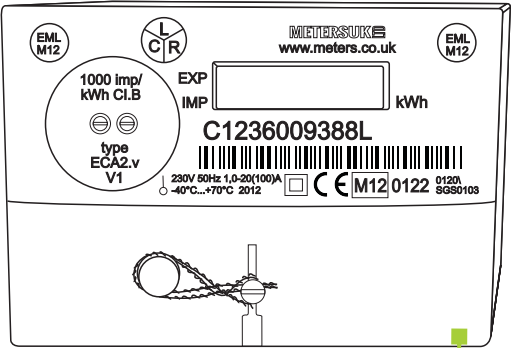

# HE203 WIRING SCHEMATIC

## with Electricity Prepayment Meter System

Live

Neutral

Pulse 1

Common

Small terminals for pulse cable to HE203 terminal block (pulse terminals).

Neutral

Live