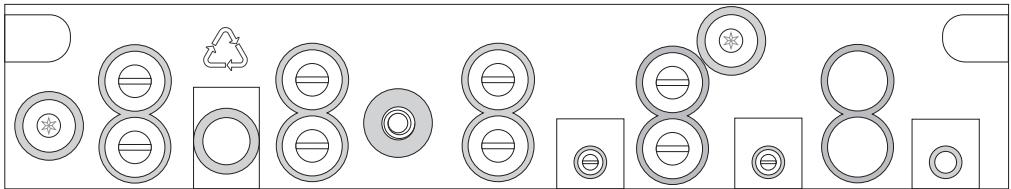

# HE203 WIRING SCHEMATIC

## with Electricity Prepayment Meter System

Live

Neutral

Pulse 1

Common

Small terminals for pulse cable to HE203 terminal block (pulse terminals).

Neutral

Live