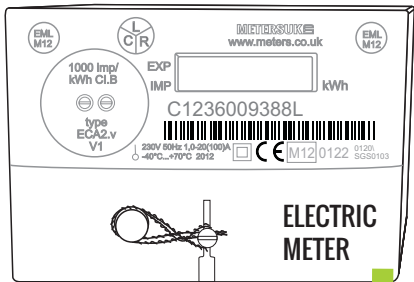

HE203df Dual Tariff Prepayment Meters

Live

Neutral

Electric Pulse Cable

Gas Pulse Cable

Neutral

Live

GAS SOLENOID VALVE