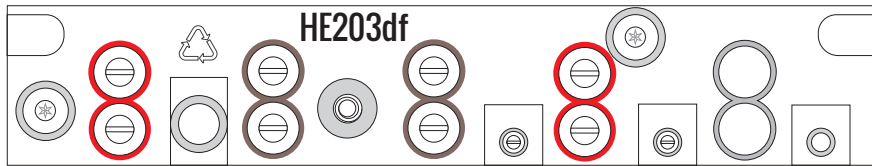

HE203df Dual Tariff Prepayment Meters

Live

Neutral

Electric Pulse Cable

Gas Pulse Cable

Neutral

Live

GAS SOLENOID VALVE

MAINS IN

WIRING SCHEMATIC